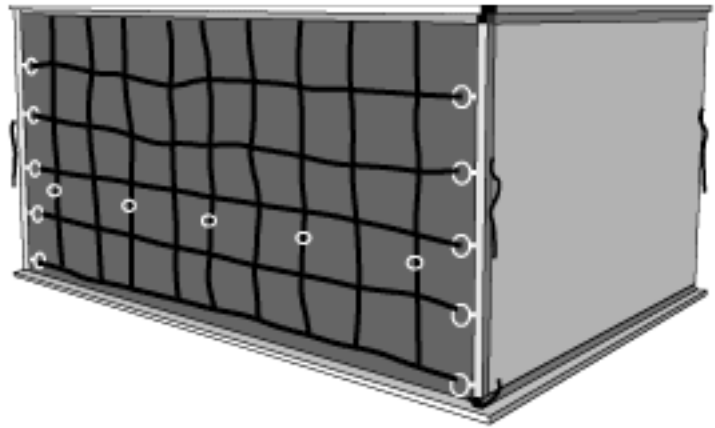

LD9/AAP container

ULD dimensions and weight measurements are subject to the conditions of the individual airline company.

Base dimensions

Cm: (L) 317.5 x (W) 223.5

Inches: (L) 125 x (W) 88

Height dimensions

Cm: 162.6

Inches: 64

Tare weight: 270 kg

Max. gross weight

Lower deck: 1,587 kg

Main deck: 6,000 kg

IATA codes

AAZ, AAP, RAZ, RAP